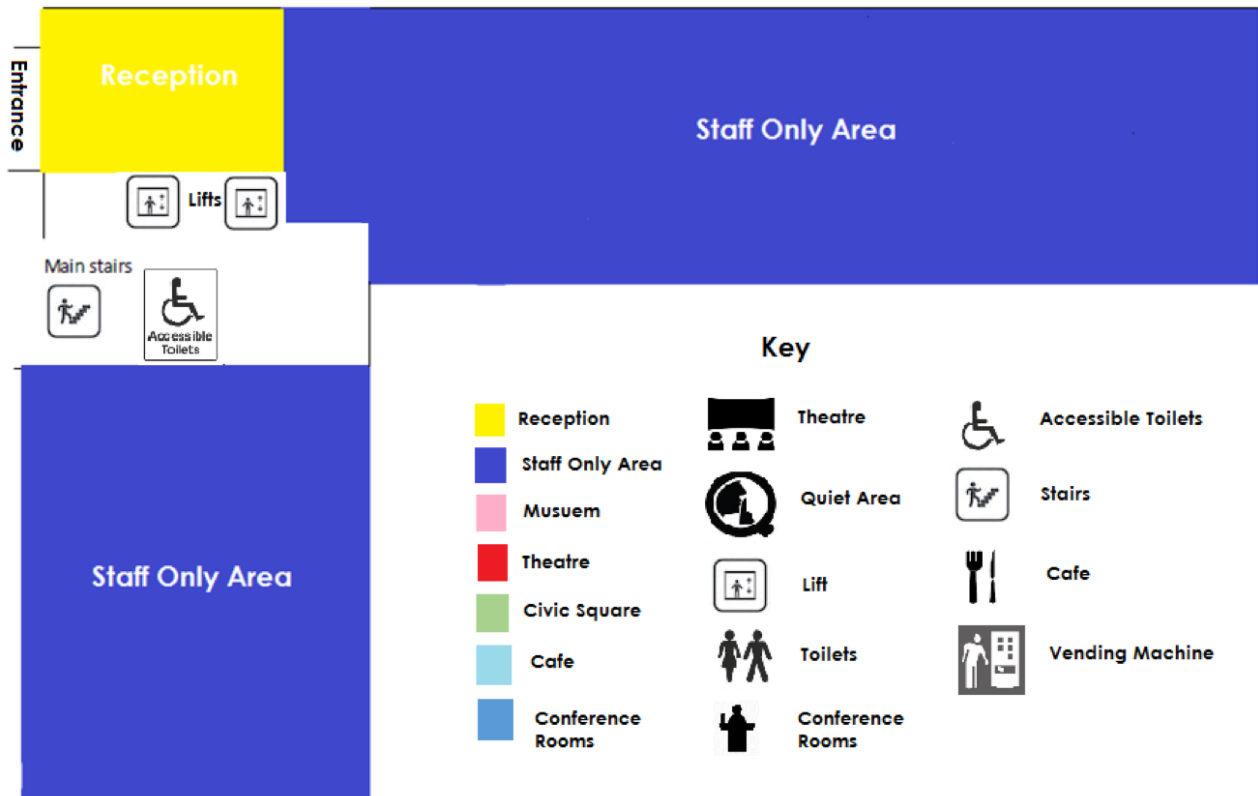

Ground Floor Mossley Mill