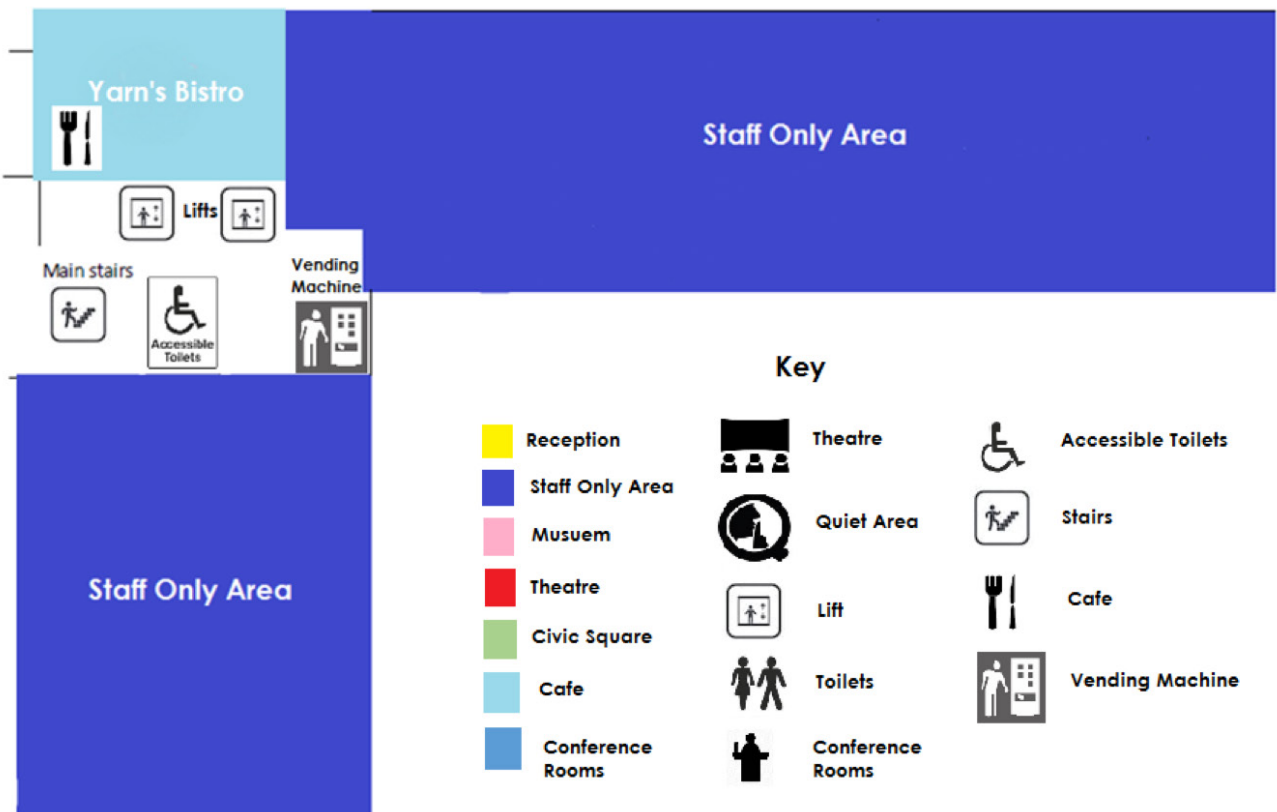

1st Floor Mossley Mill