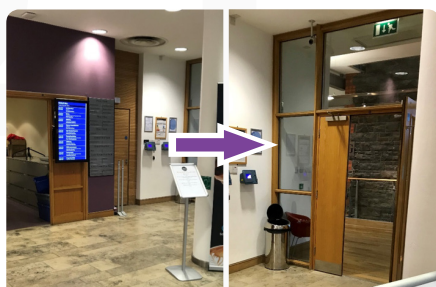

The rear car park is also the location of the Theatre at the Mill.

Welcome to Mossley Mill

This is the reception desk

Lift is located here on the left at the arrow.

The left of the building is north
The right of the building is west

To get to the restaurant go the lift press button for level 1

Or use the stairs to level 1

This is the entry to the café

On the left you will see this button

This will open the door.

The Toilets are here across the hall.