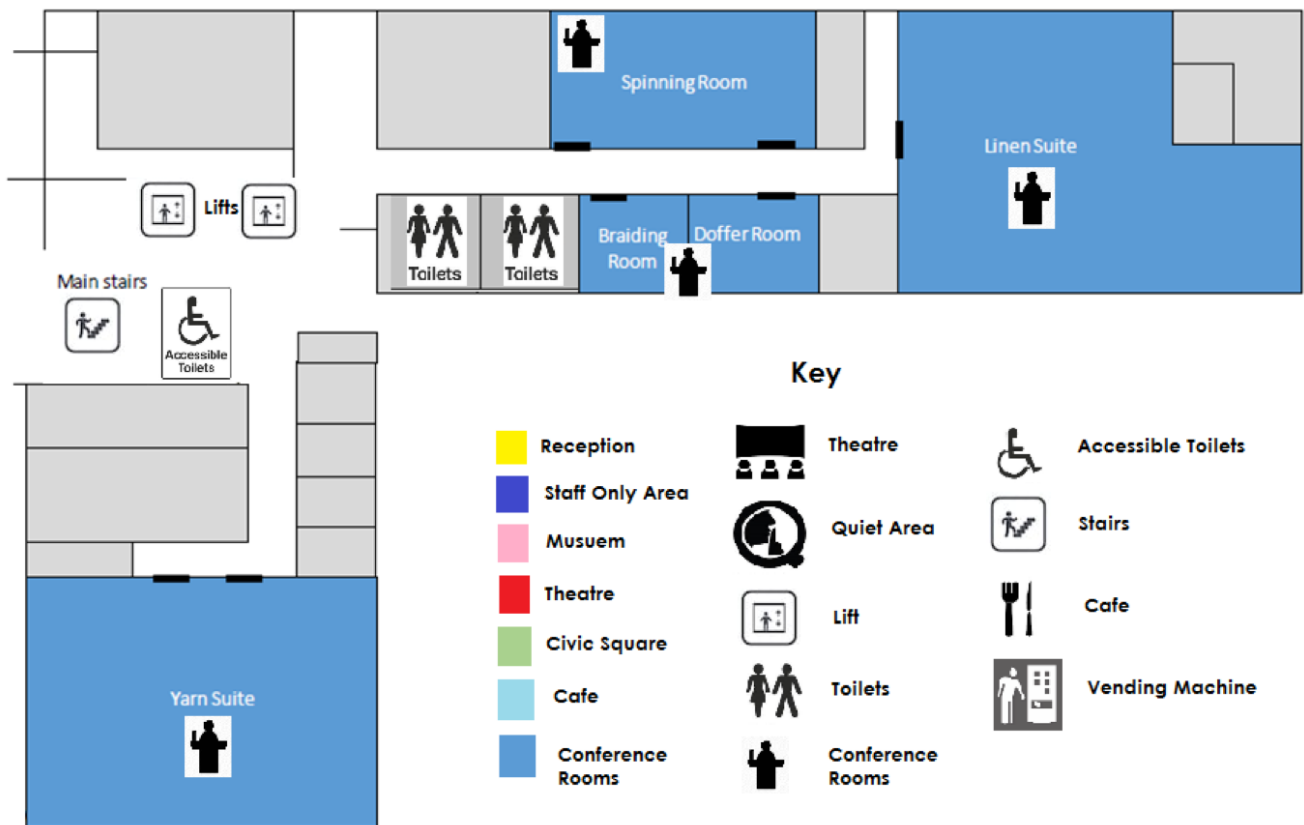

2nd Floor Mossley Mill