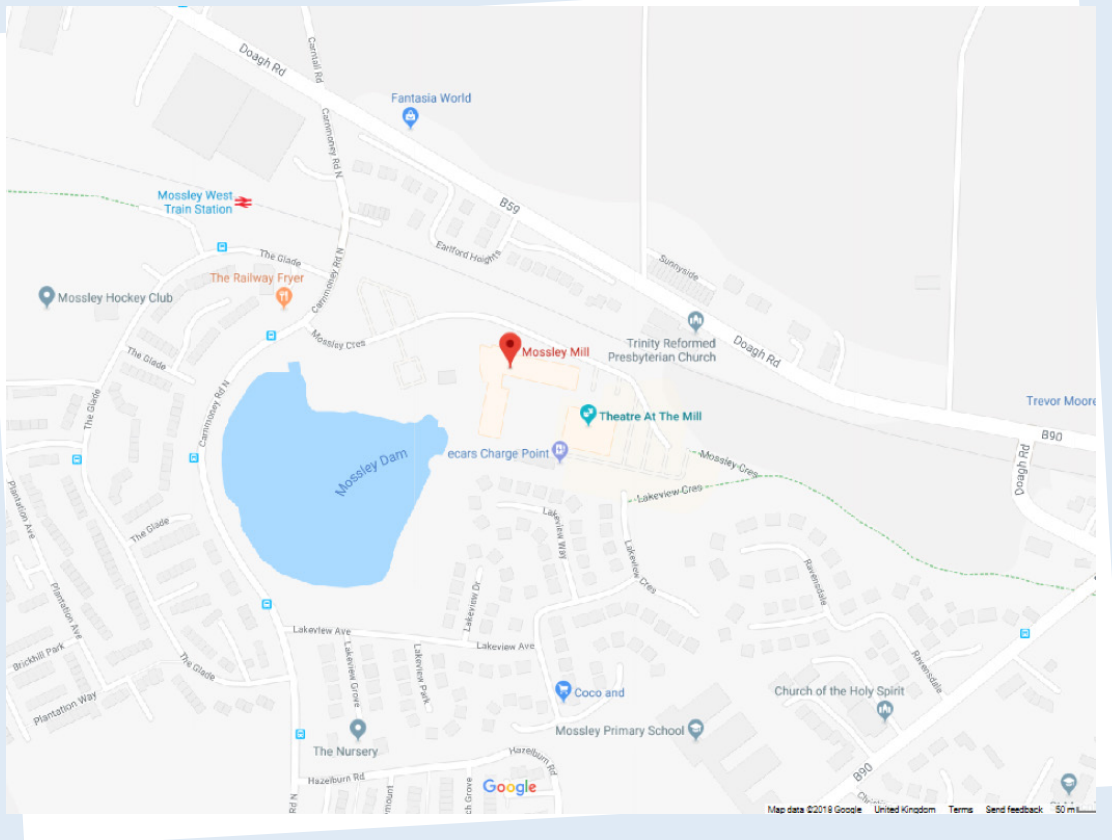

Mossley mill can be accessed via bus / car & foot.
Mossley West Train station is a short walk from the entrance of the building.

There are 2 large car parks one at the front and at one at the rear of the main building.

The rear car park is also the location of the Theatre at the Mill.

Welcome to Mossley Mill

This is the reception desk

Lift is located here on the left at the arrow.

The left of the building is north
The right of the building is west